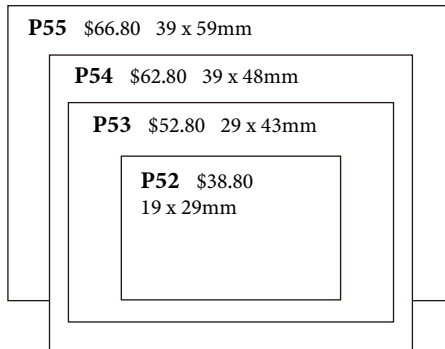

Self-inking Stamps 迴墨印章

PERFECT STAMP & DESIGN
精 英 印 章

Plastic Case

(Prices subject to change without notice. Taxes and shipping are not included)