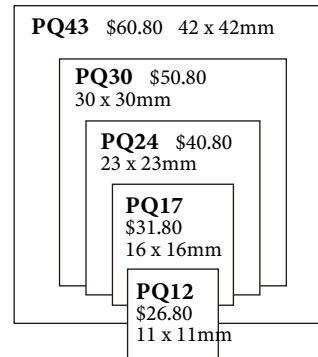

Self-inking Stamps 迴墨印章

PERFECT STAMP & DESIGN
精 英 印 章

Plastic Case

(Prices subject to change without notice. Taxes and shipping are not included)