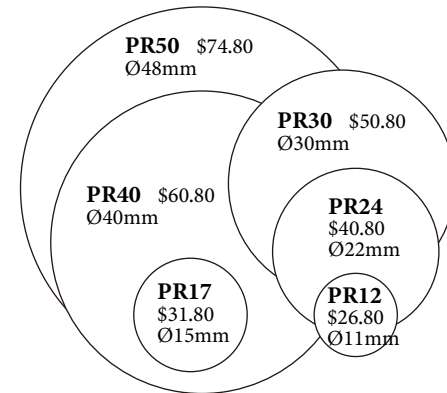

Self-inking Stamps 迴墨印章

PERFECT STAMP & DESIGN
精 英 印 章

Plastic Case

(Prices subject to change without notice. Taxes and shipping are not included)